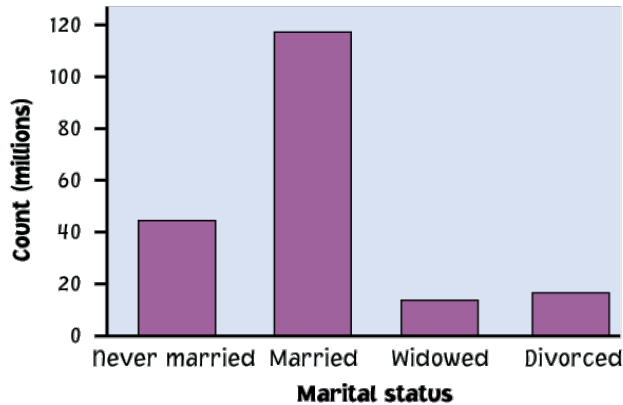

Which Graphical Representation?

Key: 1|9 = 19 cm

Key: 5|9 = 59 beats

What determines our choice?