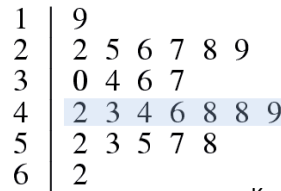

Which Graphical Representation?

Key: 1|9 = 19 cm

Key: 5|9 = 59 beats

What determines our choice?