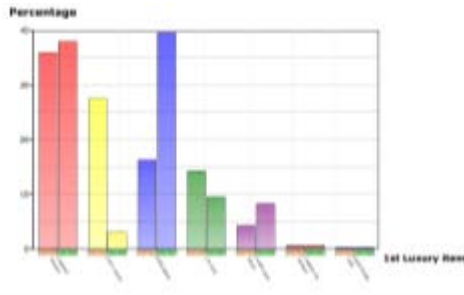

Which Graphical Representation?

Key: 1|9 = 19 cm

Key: 5|9 = 59 beats

What determines our choice?