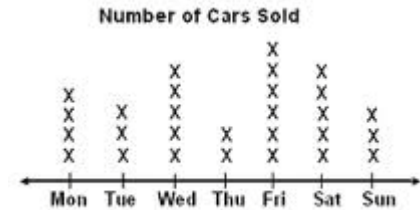

Which Graphical Representation?

Key: 1|9 = 19 cm

Key: 5|9 = 59 beats

What determines our choice?