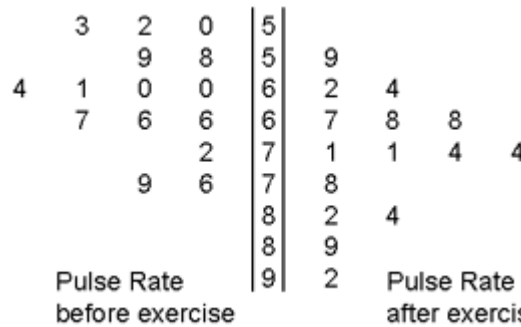

Which Graphical Representation?

Key: 1|9 = 19 cm

Key: 5|9 = 59 beats

What determines our choice?