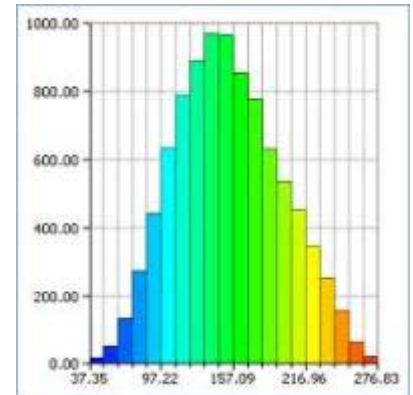

Which Graphical Representation?

Key: 1|9 = 19 cm

Key: 5|9 = 59 beats

What determines our choice?